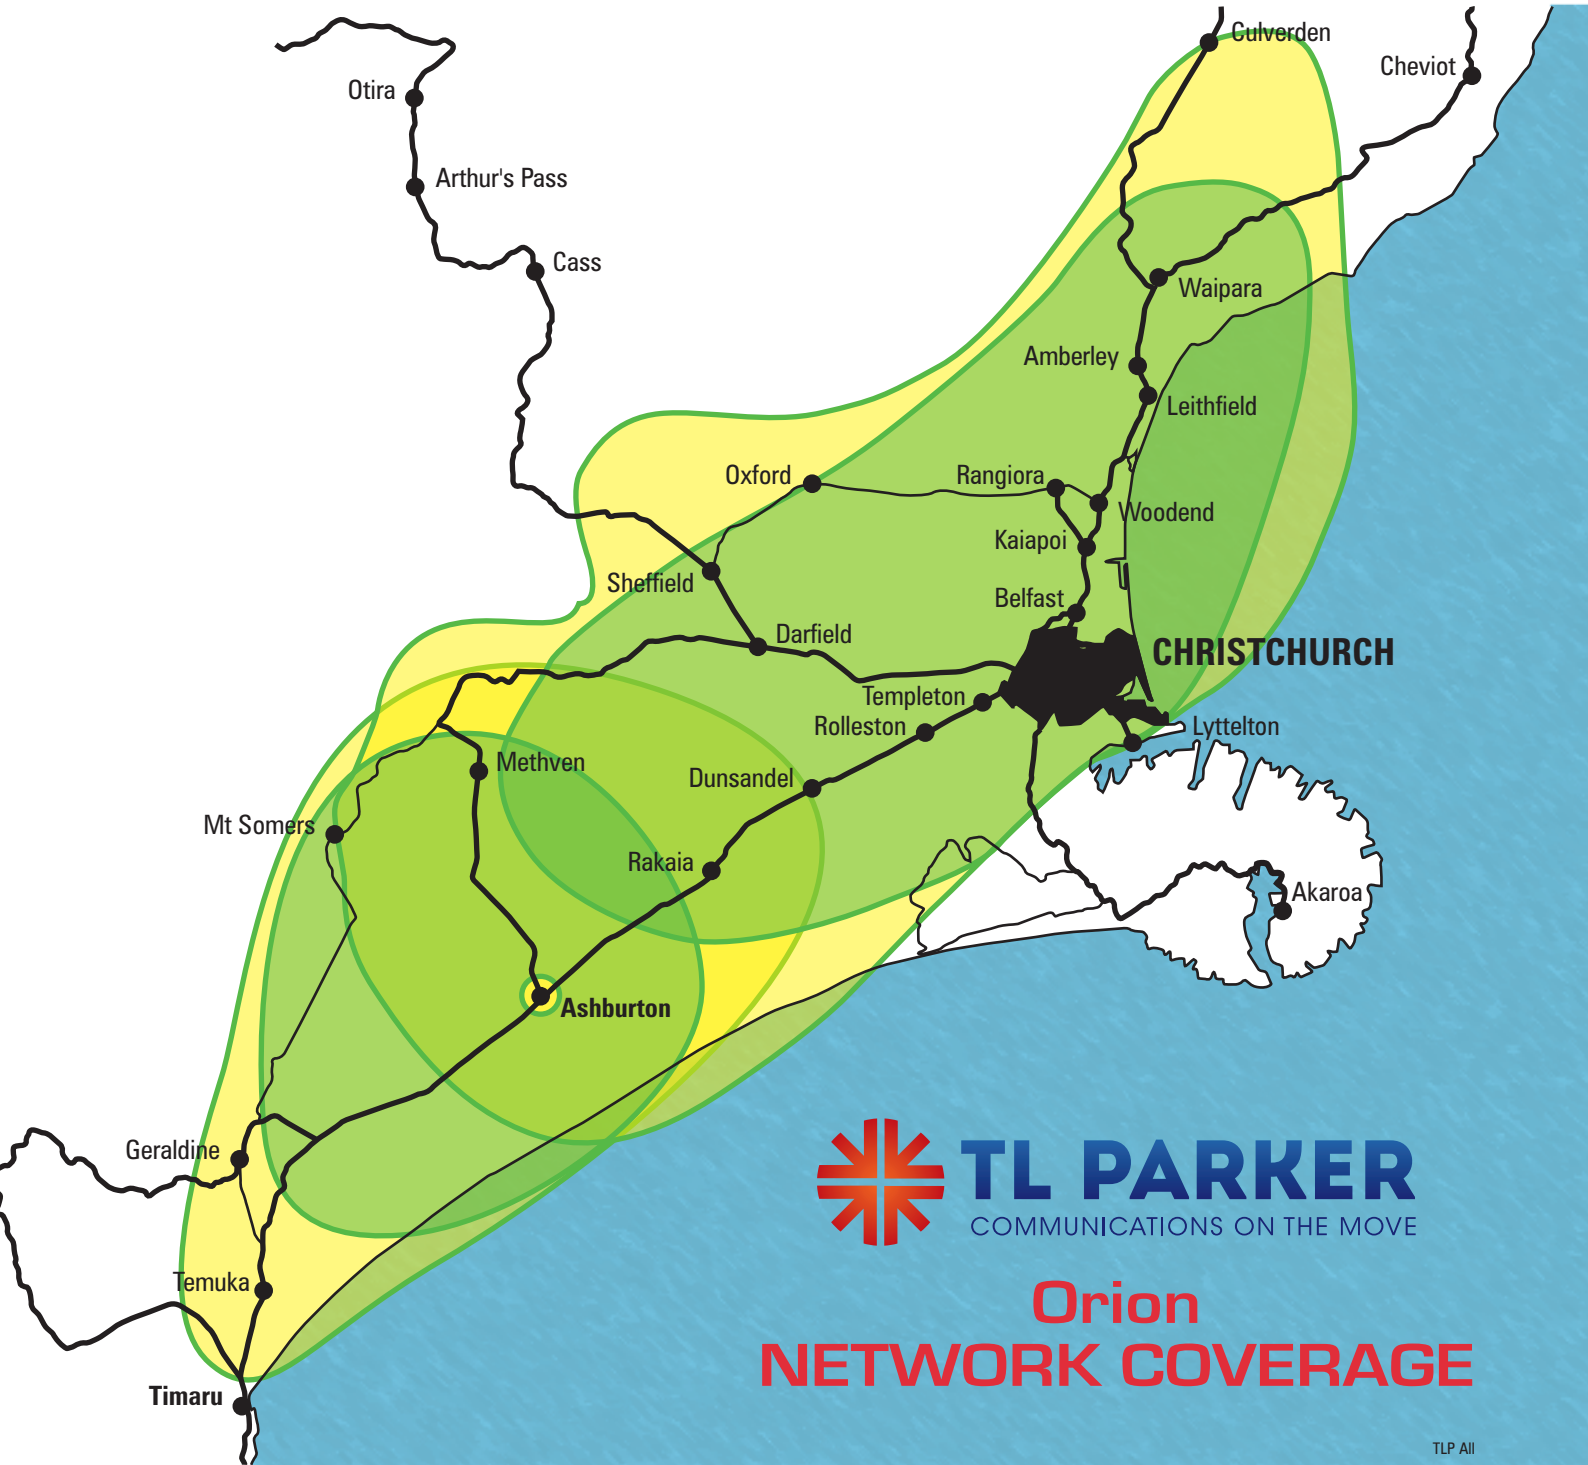

ORION

always connected

Orion NETWORK COVERAGE

TLP All

Orion Metro Handheld & Mobile Coverage

Orion Metro Mobile Coverage

MOTOROLA SOLUTIONS

Channel Partner

As with all radio systems, there may be small areas adversely affected by topography or other factors. Service may be possible beyond indicated boundary.

CALL: 0800 TLP 4RT

0800 857 478